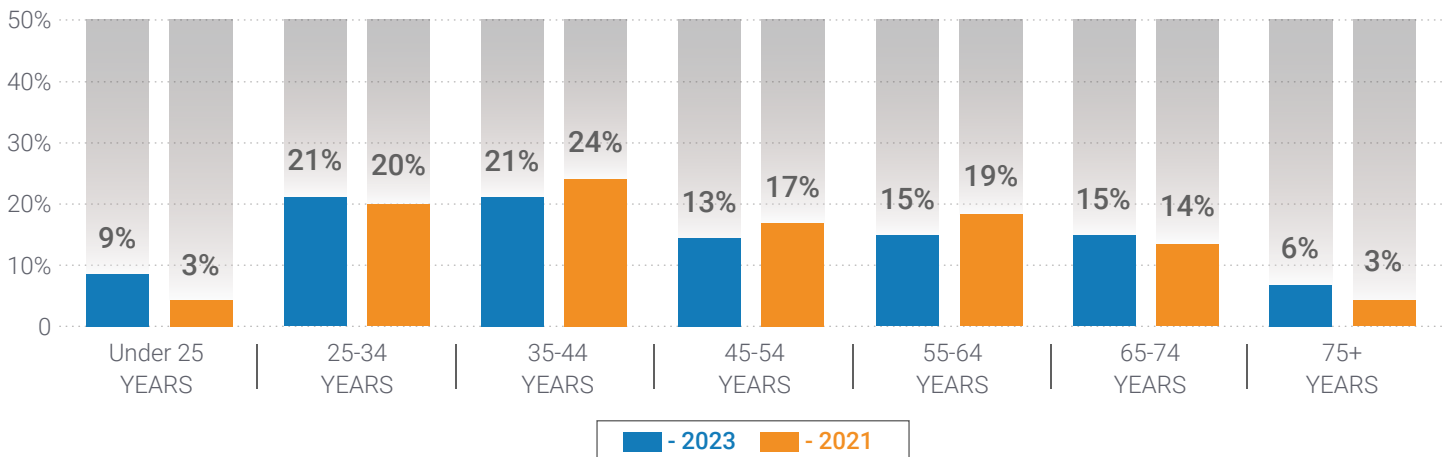

409 MAPPED ISSUES
45 RESOLVED

About the Survey Participants

2023

2021

Male	56%
Female	39%
Third gender/Nonconforming	1%
I prefer to self-describe	1%
I prefer not to answer	3%

Male	56%
Female	40%
Third gender/Nonconforming	1%
I prefer to self-describe	1%
I prefer not to answer	2%

Responses to demographic questions were optional.

Age

Top Transportation Modes

2023

- 1 WALKING
- 2 DRIVE ALONE
- 3 PUBLIC TRANSIT

2021

- 1 DRIVE ALONE
- 2 WALKING
- 3 PUBLIC TRANSIT

Highest Ranked Priorities